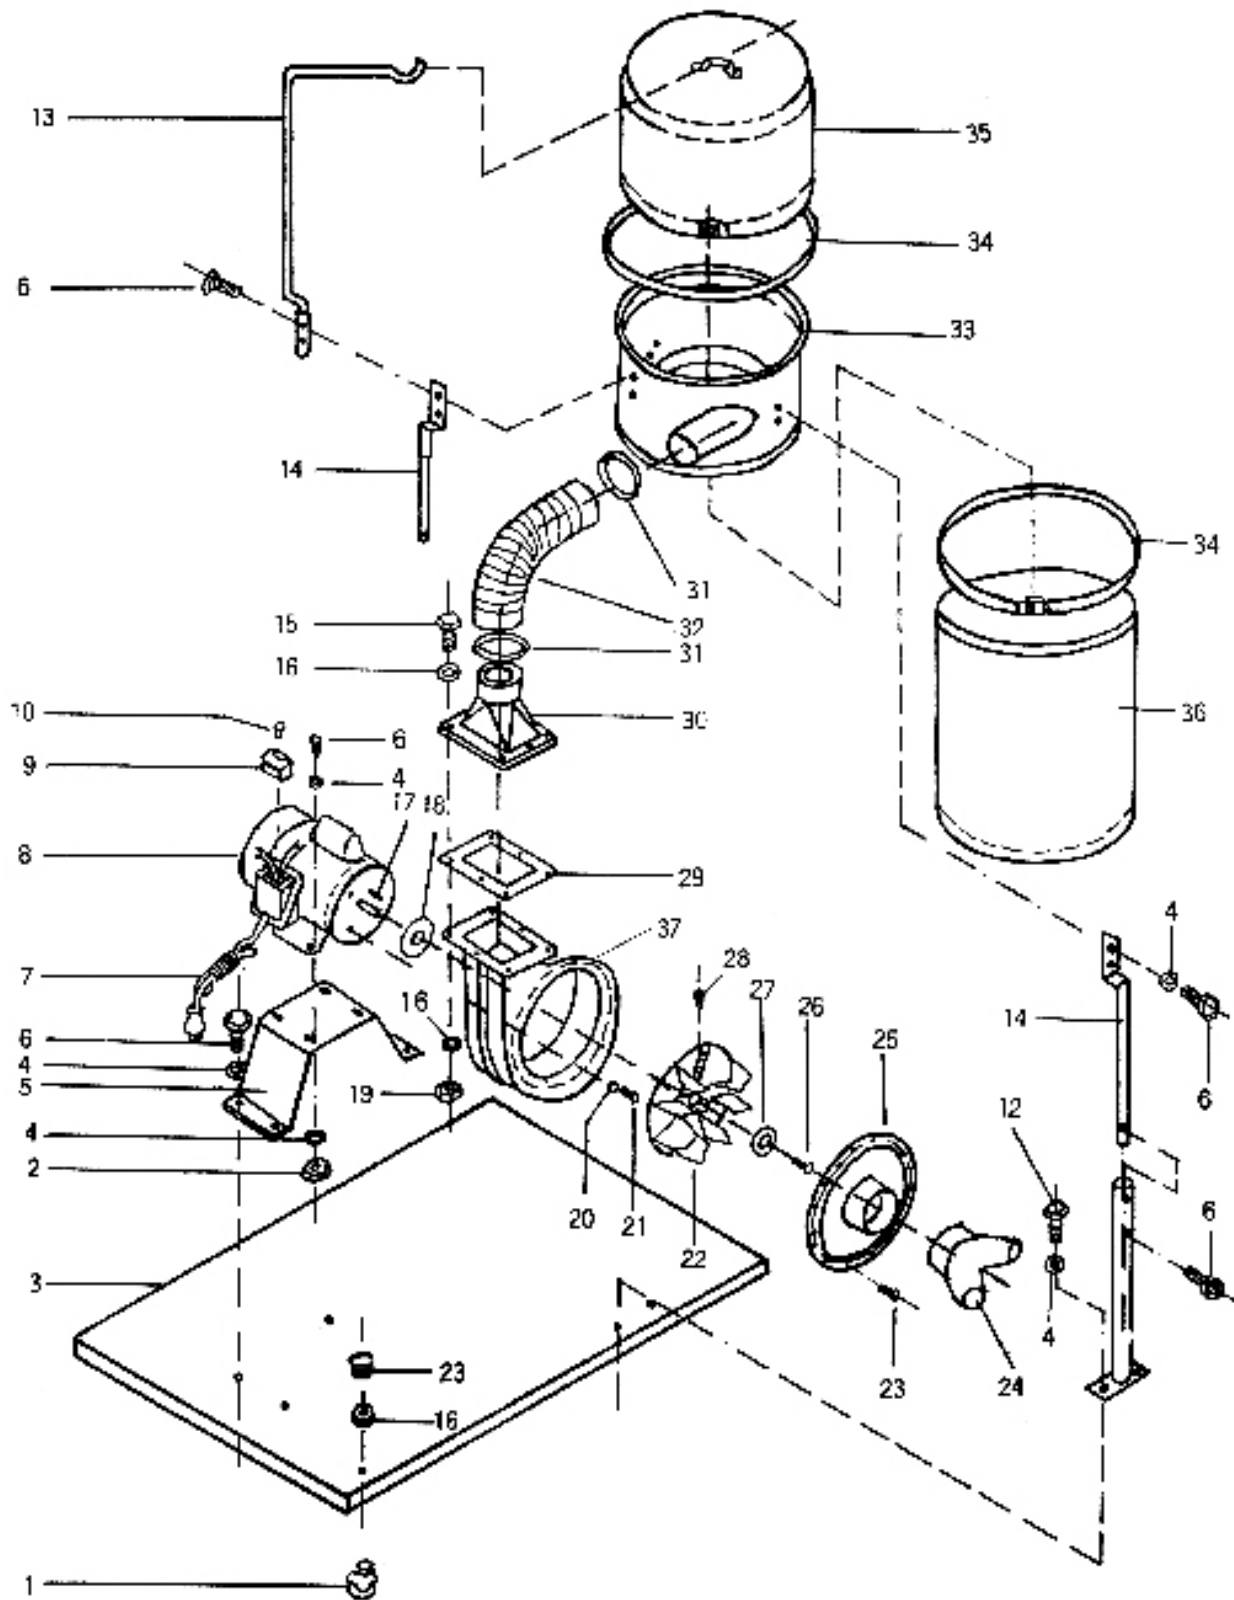

2 HP Dust Collector

Parts List

Parts Explosion

Parts List

Key No.	Description	Key No.	Description
1	Caster	21	Screw
3	Base plate	22	Impeller
4	Flat washer	23	Cap head nut
5	Motor base	24	Inlet
6	Hex bolt	25	Fan housing cover
7	Motor cable	26	Screw
8	Motor	27	Flat washer
9	Switch body	28	Hex bolt
10	Center key	29	Rubber gasket
13	Upper bag support	30	5" Outlet
14	Collector support	31	Hose clamp
15	Hex bolt	32	5" Hose
16	Hex nut	33	Collector
17	Key	34	Strap
18	Fan washer	35	Filter bag
20	Flat washer	36	Dust bag
		37	Fan housing